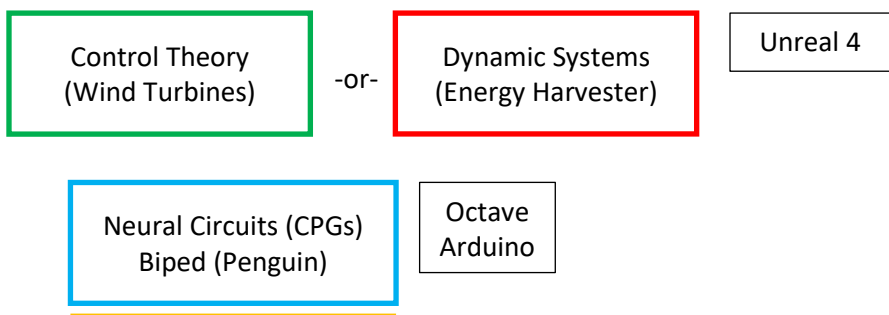

Comp3402 Nature of Computing RoadMap

Threads passing through the module shown by colors. Platform/technology used in text boxes.

Three units of work, one for each Position Paper. Each unit has two parts, one for each Position Paper part.

- robots
- image processing
- control theory
- neural circuits (CPG)
- Dynamic Systems (ODEs)

UNIT 2

UNIT 3