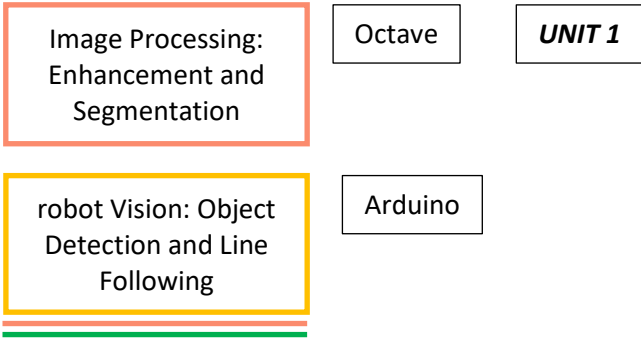

Comp3402 Nature of Computing RoadMap

Threads passing through the module shown by colors. Platform/technology used in text boxes.

Three units of work, one for each Position Paper. Each unit has two parts, one for each Position Paper part.